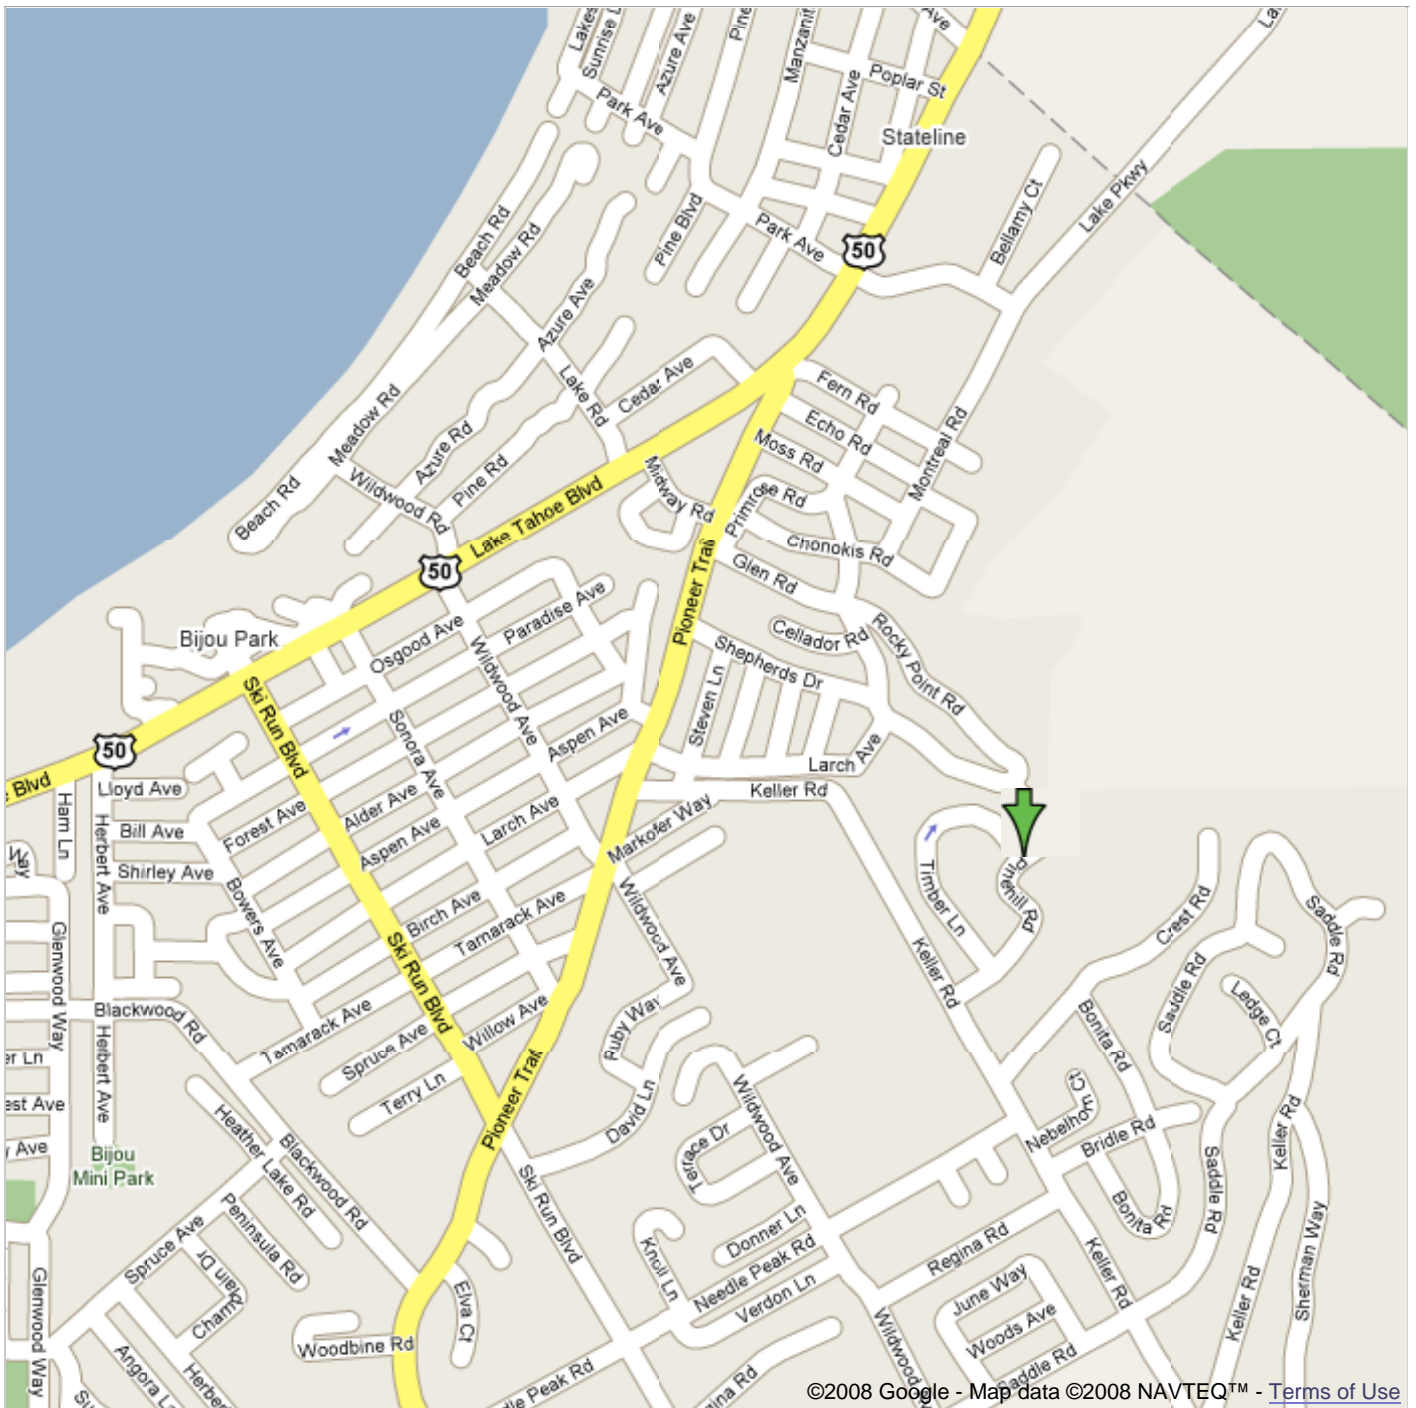

Address **3381 Pine Hill Rd**
South Lake Tahoe, CA
96150

Get Google Maps on your phone
Text the word "GMAPS" to 466453

©2008 Google - Map data ©2008 NAVTEQ™ - Terms of Use